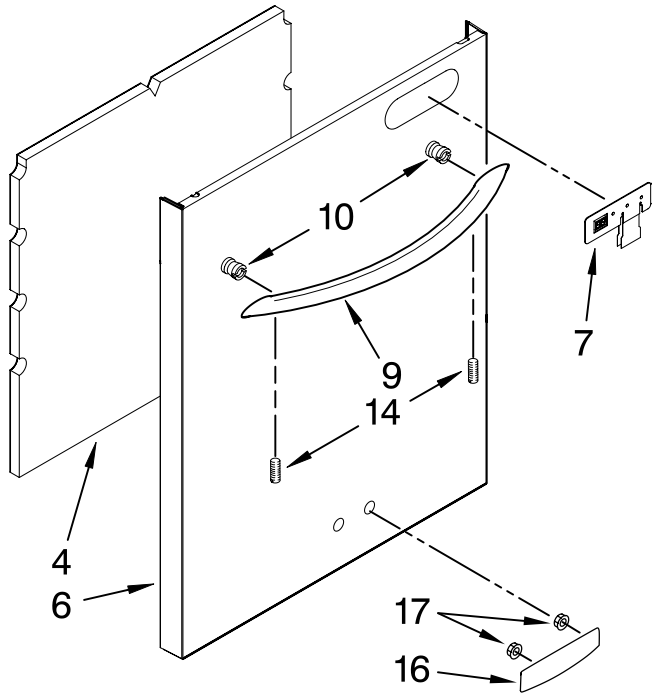

KitchenAid® DOOR AND PANEL PARTS

For Models: KUDU03STBL2, KUDU03STWH2, KUDU03STSS2

(Black)

(White)

(Stainless)

UNDERCOUNTER
DISHWASHER

Illus. No.	Part No.	DESCRIPTION
1		Literature Parts
	W10078153	Instructions, Installation
	W10164239	Energy Guide
	W10084169	Guide, Use & Care Spanish
	W10084091	Guide, Use & Care English/French
	W10130990	Tech Sheet
2		Arm, Hinge
	8534854	Left
	8534853	Right
3	8564886	Stiffener, Door
4	W10073520	Insulation, Door
5		Access Panel
	8573255	Black
	8573256	White
6		Panel, Full Front (Includes Items 4, 10, 16 & 17)
	W10078003	Black
	W10078004	White
	W10137622	Stainless
7		Overlay
	W10077798	Black
	W10077799	White
	W10077801	Stainless
8		Toe Panel (Includes Items 11 & 18)
	8558252	Black
	8558253	White
9		Handle (Includes Item 14)
	W10083936	Black
	W10083937	White
	W10083935	Stainless
10	8564951	Stud, Mounting
11	W10073550	Insulation, Toe Panel
12		Screw
	302868	Black
	3400836	White
13	304392	Screw
14	8534008	Screw
15	3400071	Screw
16		Nameplate
	W10021860	Black
	W10021870	White
	W10021850	Stainless
17	2004333	Nut
18	8269016	Clip, Grounding